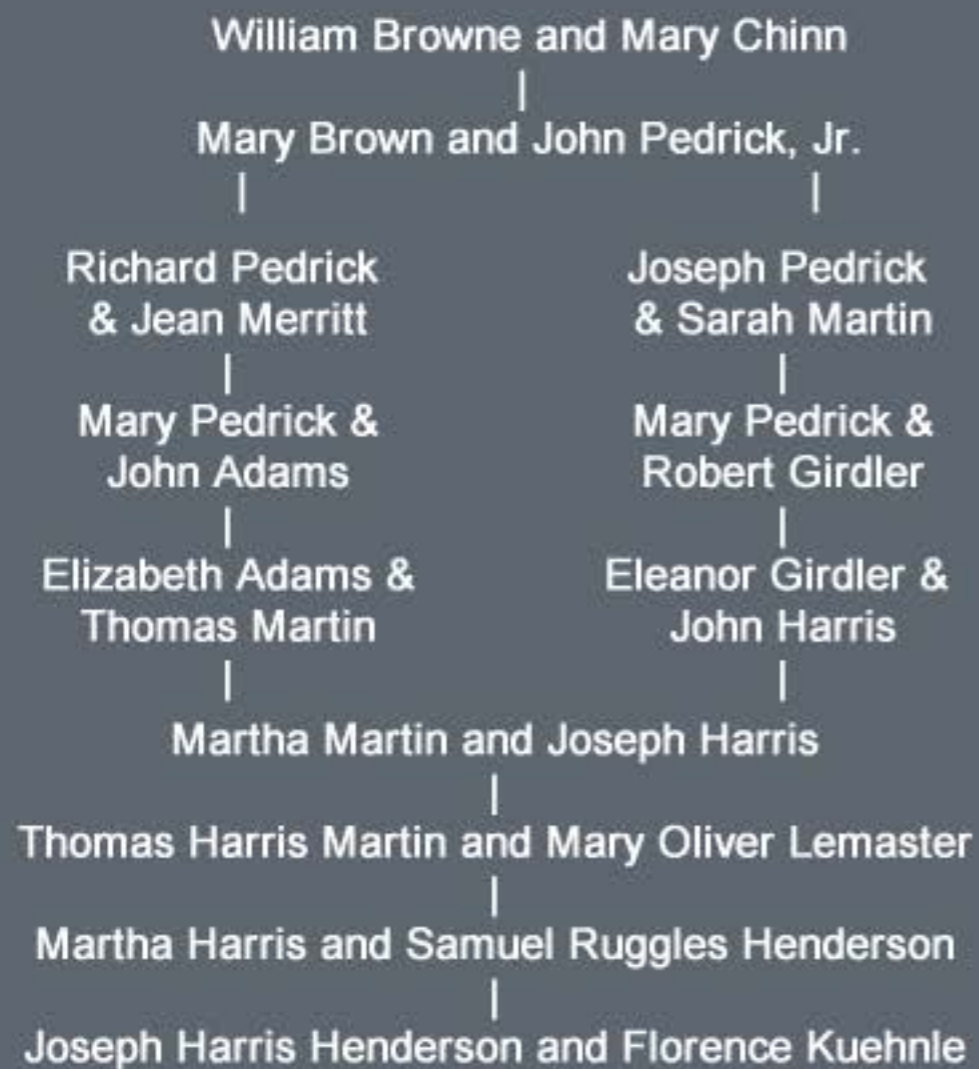

William Browne and Mary Chinn

DESCENDANCY:

 **975 Mary Chinn**
1643-

Spouse & Children ▾

-  **975 William Browne**
-  **Elizabeth Brown**
-  **810 Mary Browne**
-  **Elenor Brown**
-  **Thomas Brown**
-  **Deliverance Brown**
-  **John Brown**
-  **Sarah Brown**
-  **William Brown**
-  **Samuel Brown**

 **1005 George Chinn**
1600-1654

 **1005 Elizabeth**
1610-1647