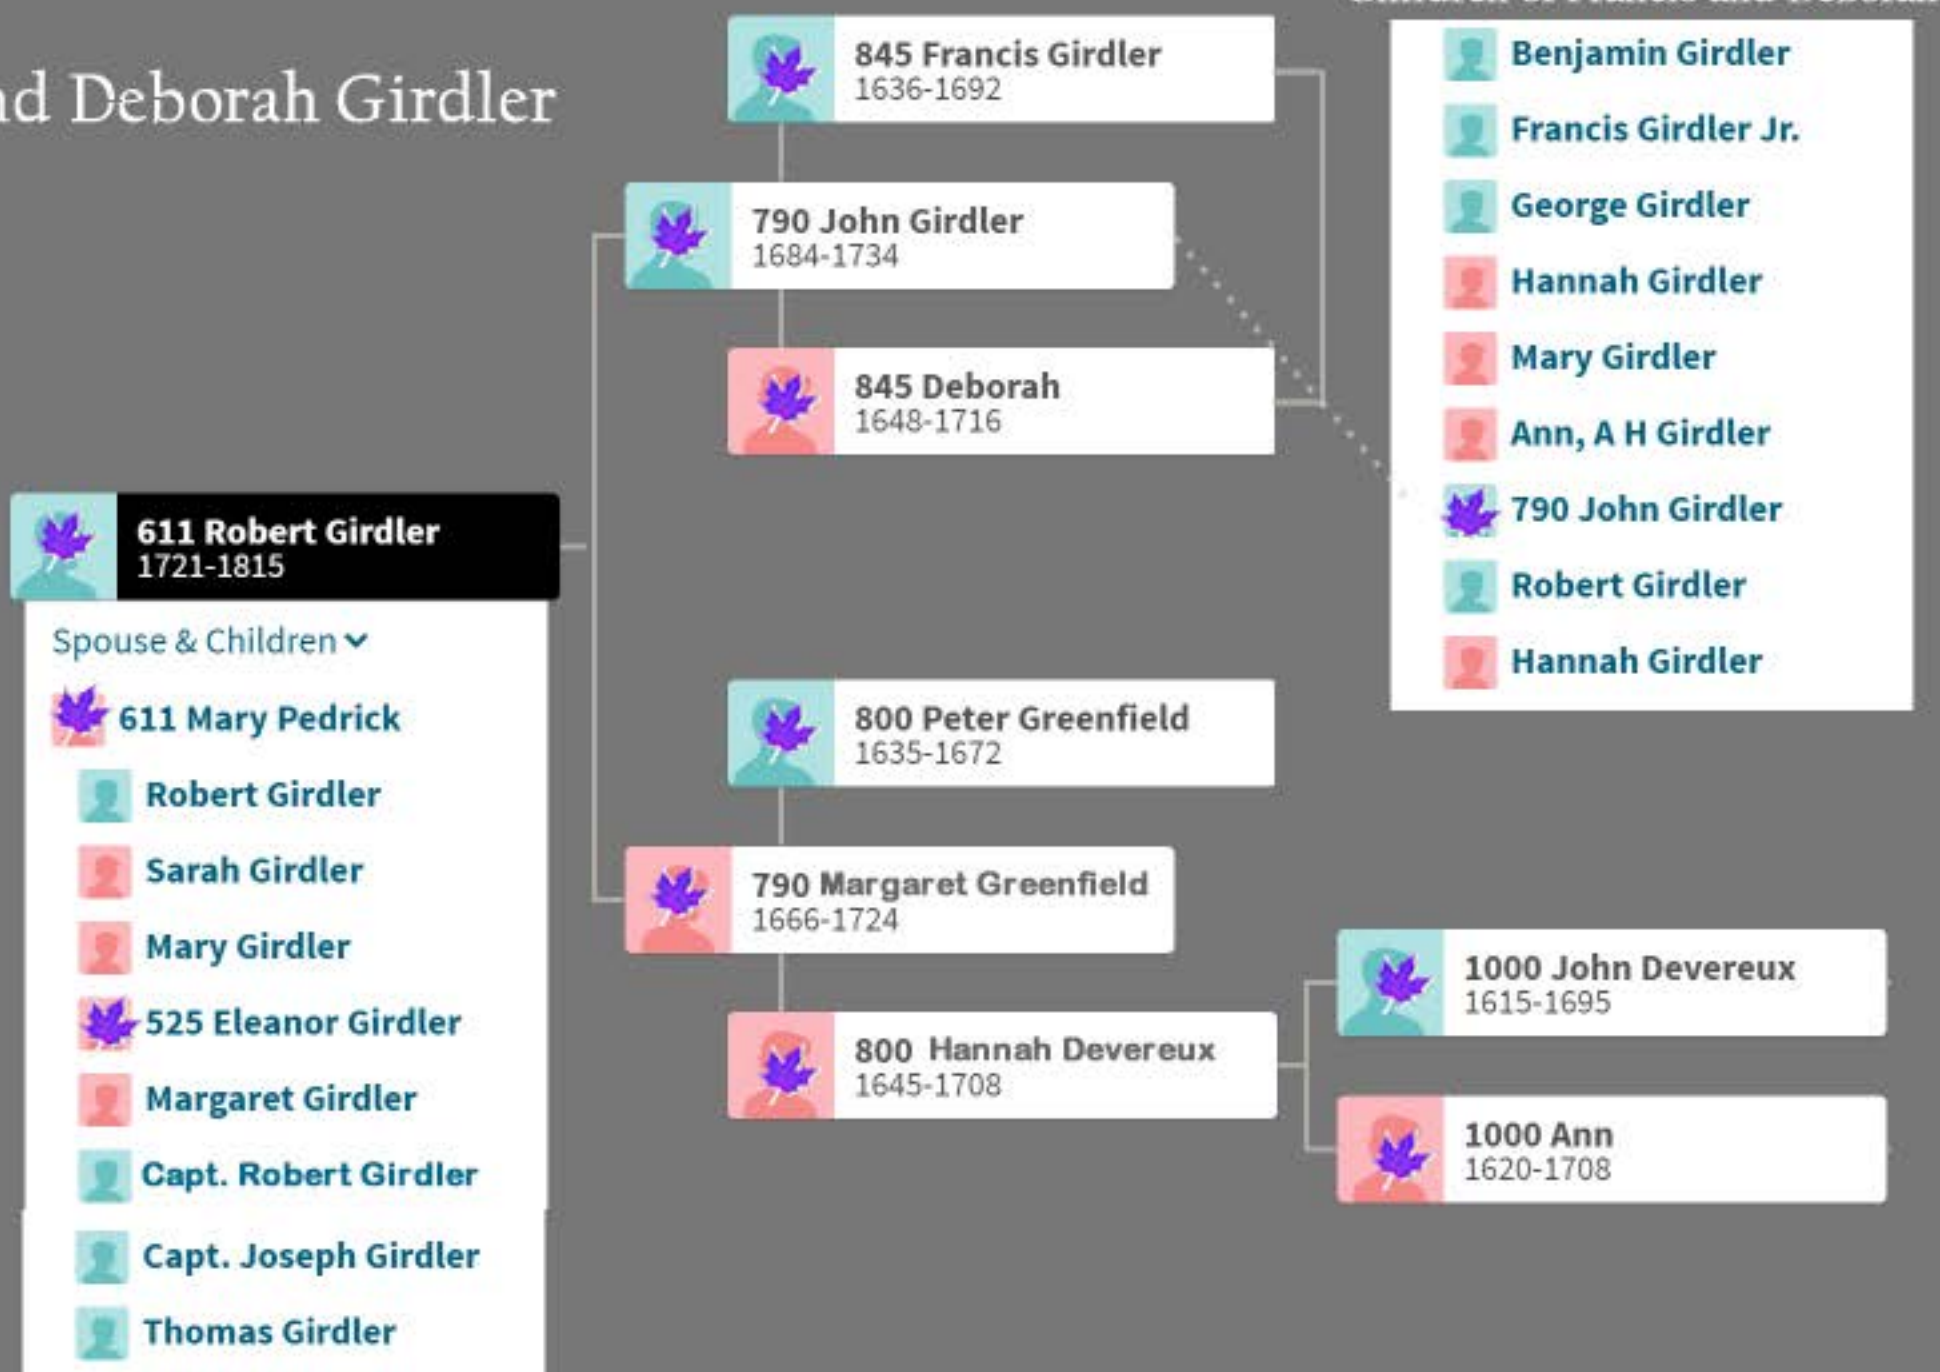

Francis and Deborah Girdler

611 Robert Girdler
1721-1815

- Spouse & Children ▾
- 611 Mary Pedrick
 - Robert Girdler
 - Sarah Girdler
 - Mary Girdler
 - 525 Eleanor Girdler
 - Margaret Girdler
 - Capt. Robert Girdler
 - Capt. Joseph Girdler
 - Thomas Girdler

Children of Francis and Deborah

- Benjamin Girdler
- Francis Girdler Jr.
- George Girdler
- Hannah Girdler
- Mary Girdler
- Ann, A H Girdler
- 790 John Girdler
- Robert Girdler
- Hannah Girdler